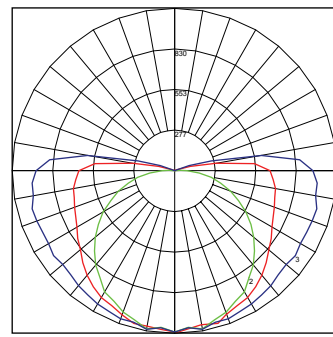

Sample photometry for typical Sorea series:

To access our complete photometric data for this series, visit our website at www.pmclighting.com.