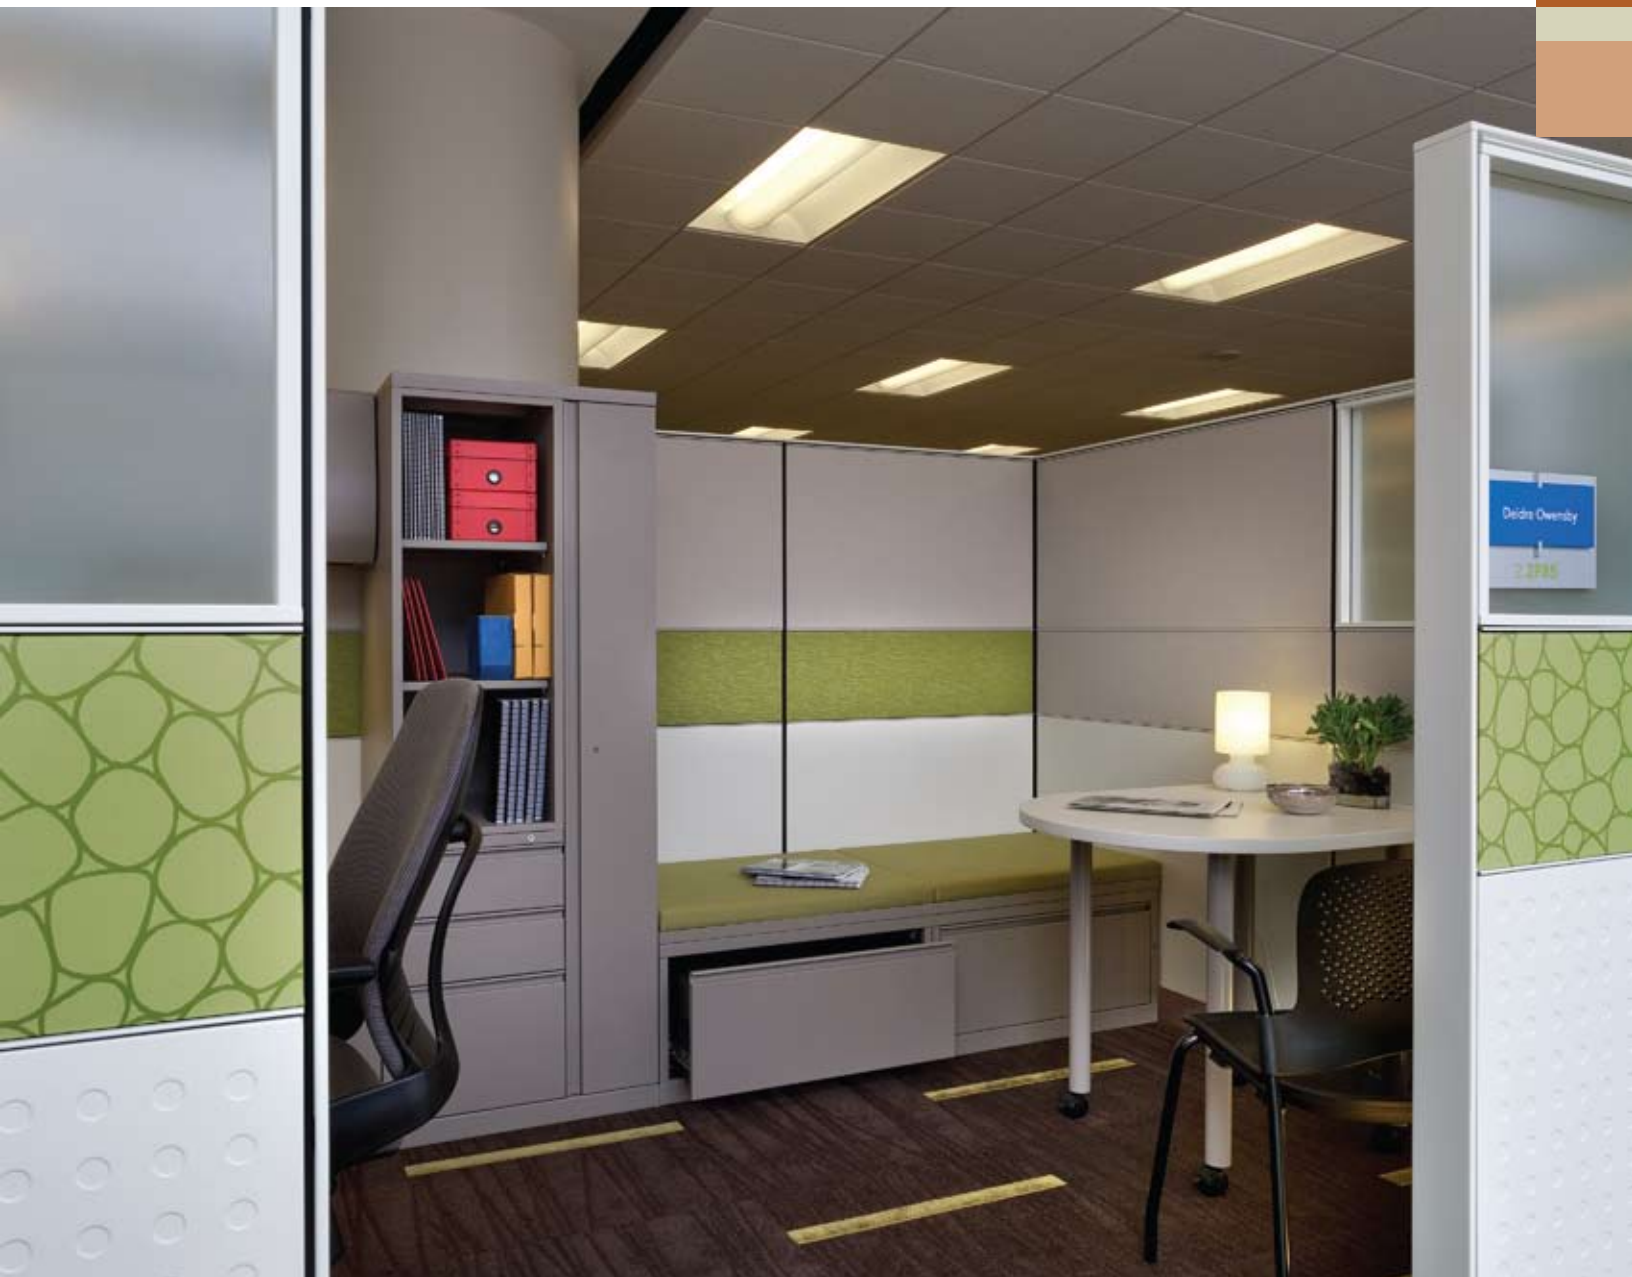

Blue Cross Blue Shield, Chattanooga, TN
Sorea series: SC24
Photo credit: Brian Gassel/tvdesign