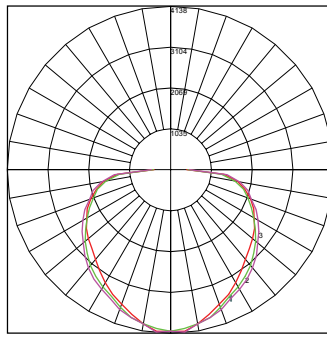

Sample photometry for typical Sorea series:

To access our complete photometric data for this series, visit our website at www.pmclighting.com.