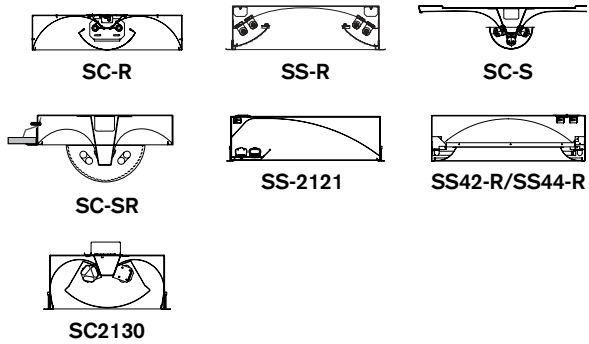

1 – Series:

- SC-R Sorea Center Enclosure Recessed
- SS-R Sorea Side Enclosure(s) Recessed
- SC-S Sorea Center Enclosure Surface Mount or Suspended
- SC-SR Sorea Center Enclosure Semi-Recessed
- SS-2121 Sorea Side Enclosure, Asymmetric Direct
- SS42-R Sorea Side Enclosure, 4-sided, 2x2
- SS44-R Sorea Side Enclosure, 4-sided, 4x4
- SC2130 Sorea Center Enclosure, 1x1