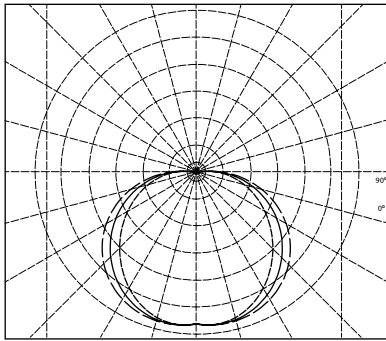

Sample photometry for typical Sorea series:

To access our complete photometric data for this series, visit our website at www.pmclighting.com.