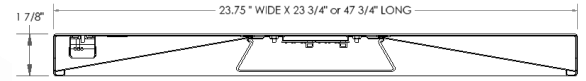

**SPECIFICATIONS:**

**Construction:** Luminaire is die formed from cold rolled steel.  
**Diffuser:** 91% transmissive microlinear frosted lens.  
**Dimming:** Fixtures supplied with 0-10V dimming down to 1% as standard. Other Dimming option are available (Consult Factory).  
**Listing:** Fixtures are cETLus listed for Damp Location.