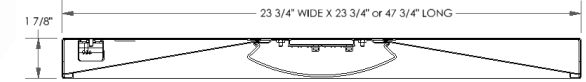

FCA LENS

COLOR TEMPERATURE	WATTAGE/FT	LUMENS/FT	LUMENS/WATT
4100K	17.5	1078	62