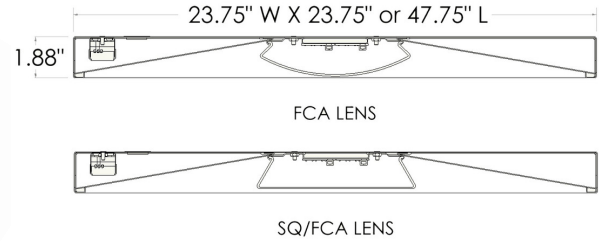

pūr-led powered by Vital Vio is putting light to work safely, effectively, and continuously to kill germs on indoor surfaces with the flip of a light switch.

FEATURES:

- Disinfecting LED Fixture.
- Various Disinfecting LED board options.
- Diffuser: Microlinear frosted lens.
- Finish: White Antimicrobial Polyester Powder Coat

SPECIFICATIONS:

Construction: The SC2134R-PÜR-LED is die formed from cold rolled steel.

Diffuser: 91% transmissive microlinear frosted lens.

Dimming: Fixtures supplied with 0-10V dimming down to 1% as standard. Other Dimming option are available (Consult Factory).*

Listing: Fixtures are cETLus listed for Damp Location.

CONFIGURATION	WATTAGE/FT	LUMENS/FT	LUMENS/WATT
WLD	35	2156	62