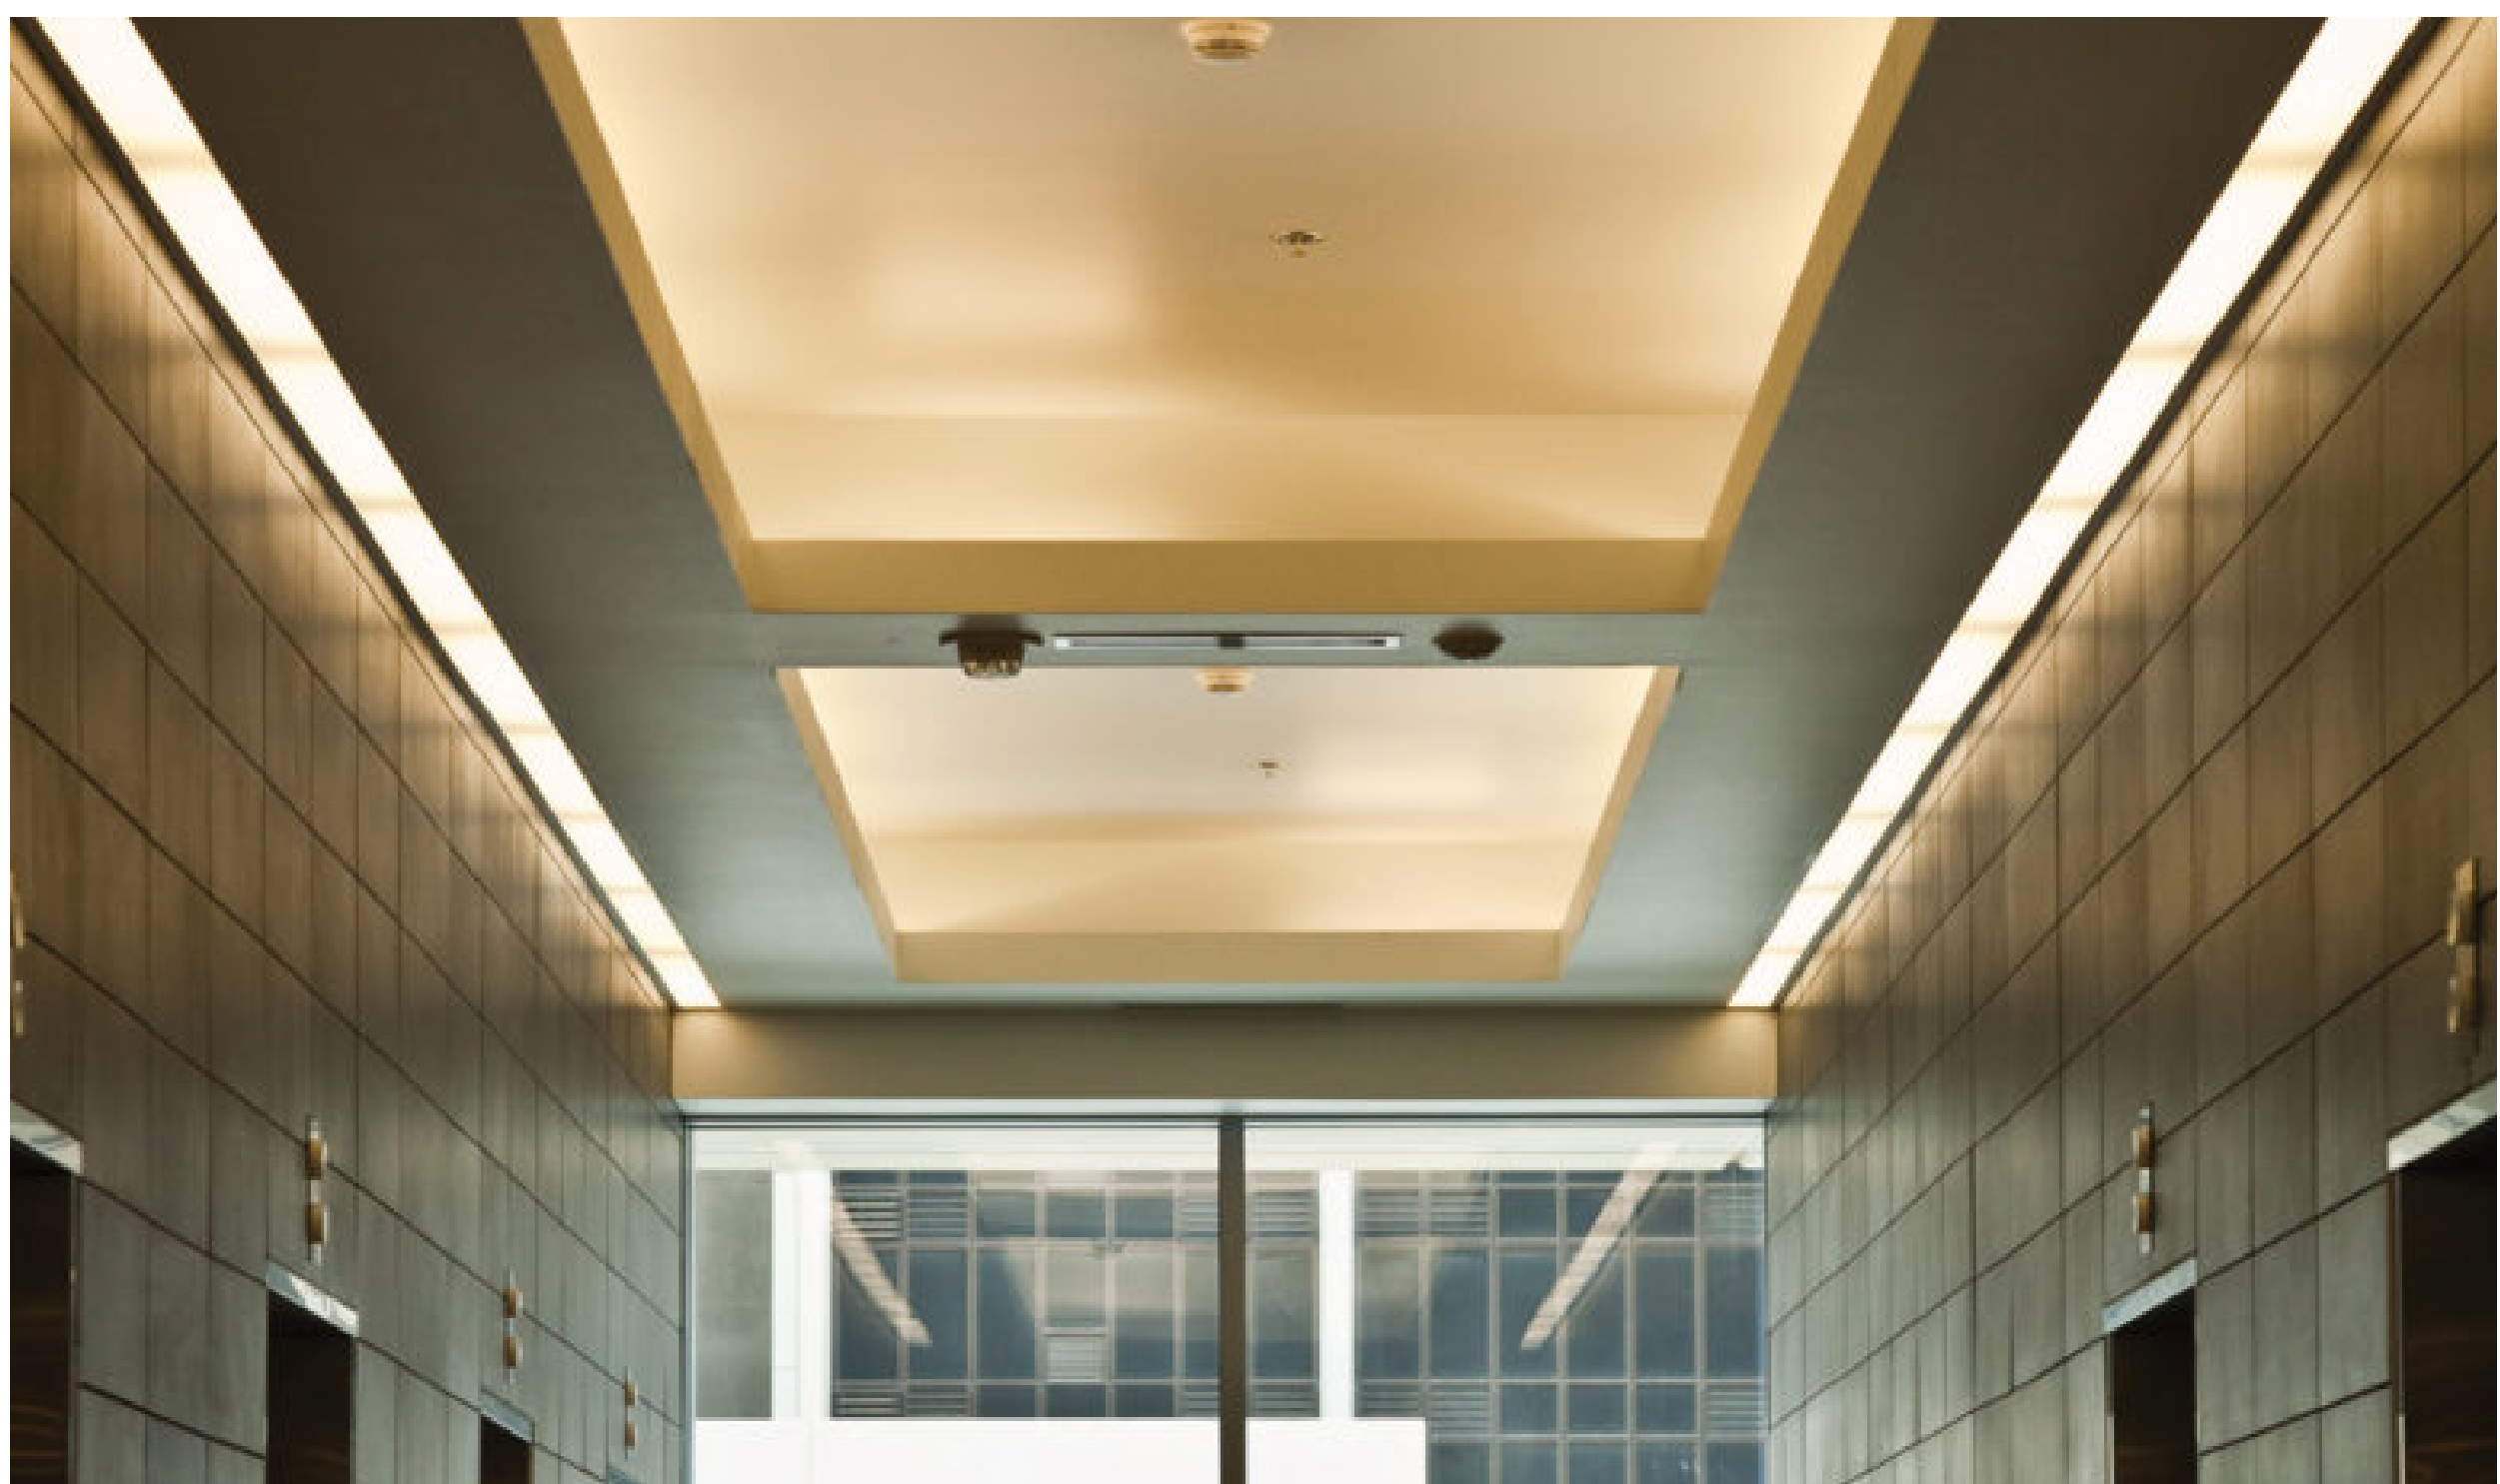

peri-mittari

perimeter lighting solutions

perimeter lighting solutions

When it is the expression of light that is important and not seeing the luminaire itself, Peri-mittari, by PMC Lighting, has the lighting solution. Peri-mittari excels at offering a myriad of perimeter lighting solutions to showcase your space. Whether you need to illuminate a vaulted ceiling or graze a textured wall surface, we design a lighting system tailored for your application. Made in our factory in the United States, we customize lengths, ceiling integrators, diffusers and finishes to offer the ideal combination of form and function to enhance your architectural space.

linear systems to illuminate from hidden spaces

wallwashing perimeter systems

Peri-mittari offers multiple sizes and configurations of linear systems to illuminate the wall surface. These systems emphasize even illumination of the wall surface and contribution of lighting into the general ambient space. Most luminaires in this category utilize reflectors, hidden lamp(s) and an open aperture.

wallgrazing perimeter systems

Peri-mittari offers multiple sizes and configurations of linear systems to illuminate the wall surface. These systems provide direct light source highlighting/accenting the wall surface. Functionally they graze the wall surface and are characterized by frequent use of architectural diffusers including lenses, louvers and cross blades.

cove systems

Peri-mittari addresses the cove application with multiple options, sizes and lamp configurations from which to choose.

When the cove is already built out, we provide the optical performance with our indirect cove series. With an adjustable feature, our asymmetric distribution can be customized in the field for optimal lighting performance.